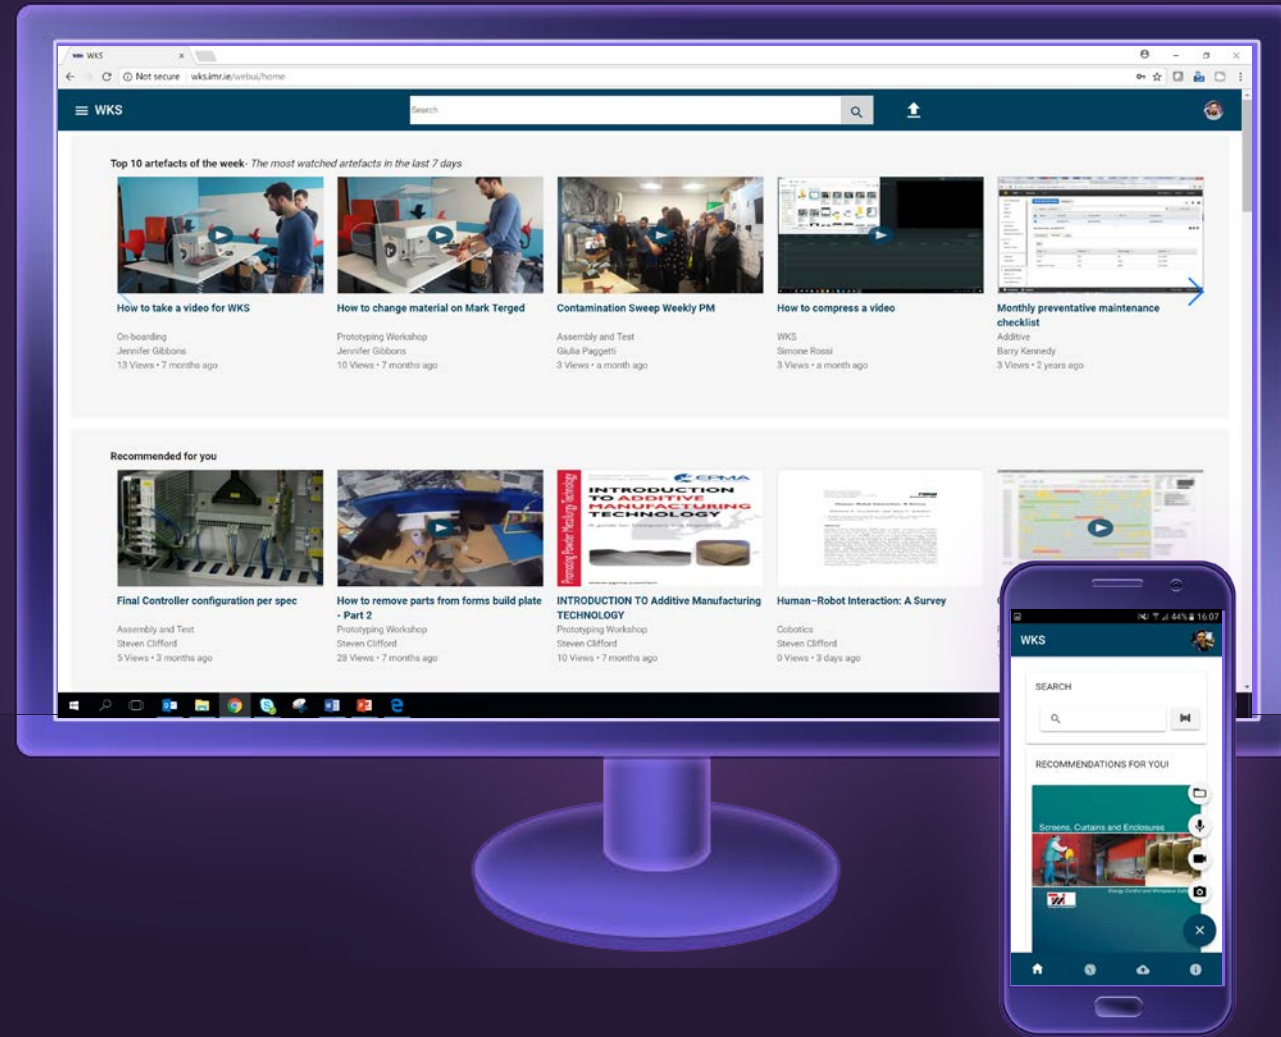

Industry led requirements

- 4+ years research and development, deployment and feedback
- 200+ use-cases
- Extensive pilot phase...
- Full feature roadmap; geo location, VR/AR integ, speech to text...

High impact use-case examples

- New Engineer employee ramp
- New software introduction support savings
- Service centre ticket closing time
- Subject Matter Expert led training cost reduction
- Technicians front line support
- IT equipment configuration self service
- Employee offboarding mitigation
- Irregular and infrequent reactive and preventative maintenance
- ****COVID** Remote Working enabler**

Motivation

Standardisation

New Hire Ramp

Downtime

SLA Cost

Off shift escalations

More...

Available for trial today! Contact Sarah Hayes to find out more

Live Demo: <https://wks.circuleire.ie/home>