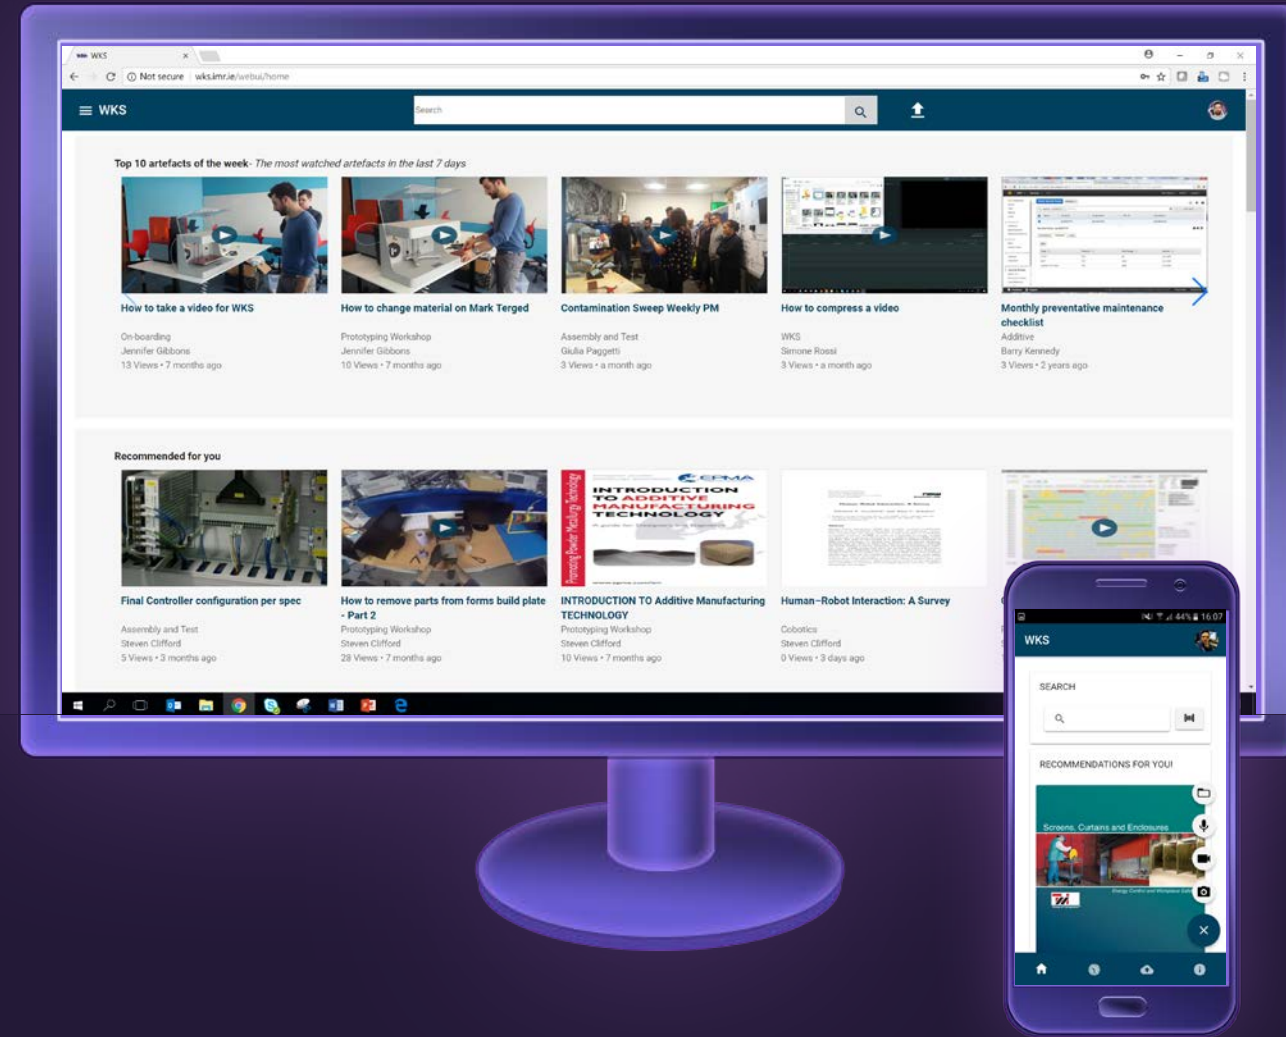

All your usual doc types plus **Videos, Images, Audio**

Powerful Search algorithms tailored for your role, specific to your team, projects and processes

Workgroups connect users to knowledge Artefacts. Apply an approval loop for assured content quality!

Never miss anything with our Intelligent Knowledge **Recommender System**

Get straight to the point with our **QR codes**.

Live Demo: <https://wks.circuleire.ie/home>

Industry led requirements

- 4+ years research and development, deployment and feedback
- 200+ use-cases
- Extensive pilot phase...
- Full feature roadmap; geo location, VR/AR integ, speech to text...